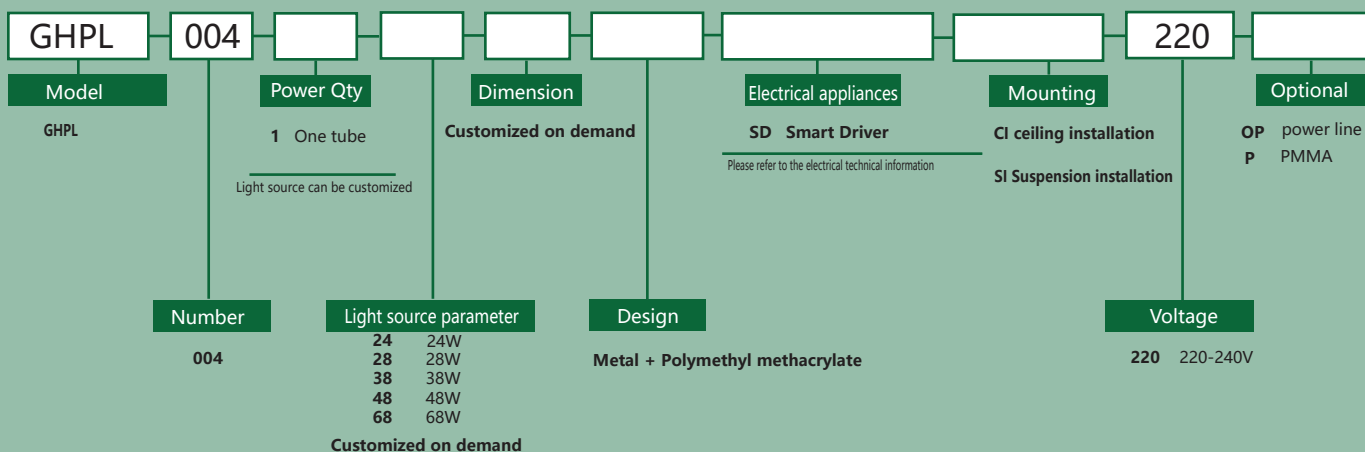

Order Guide: