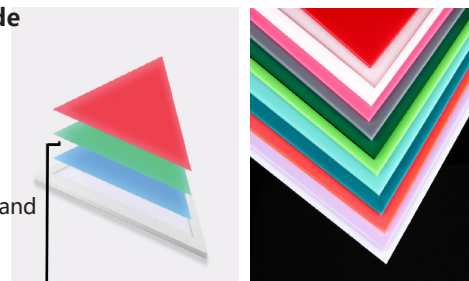

Product's Features

- Polymethyl methacrylate light guide plate, Available in different colors and thicknesses
- Protect the eye design
- Intelligent drive, plug-in connector

Technical parameters

- Light Source: LED
- Color temperature: warm white, white, cool white
- Light Power: 24W-68W
- Electrical Type: Smart Drive
- Working Power: 220V~240V, 50Hz
- IP Grade: IP20
- Insulation Grade: Class 1
- Safety Standards: IEC598

Applications

- Residential, shopping malls, office, exhibition hall and other places

Order Guide:

Remark:compliance with the requirement of the buyer

PMMA Order Guide

- Color:** Transparent, Milky white, Various colors
- Dimension:** 1.2M*2.4M
Customized on demand
- thickness:** 1MM, 2MM, 3MM, 4MM, 5MM, 8MM, 10MM