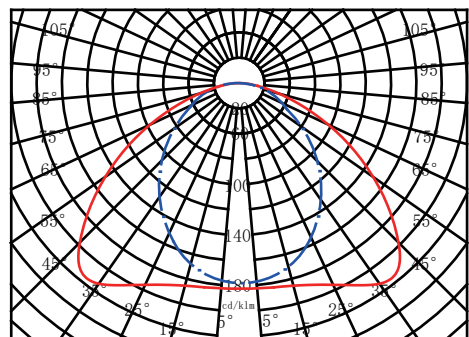

Product's Features

- Polymethyl methacrylate light guide plate, Available in different colors and thicknesses
- Protect the eye design
- Intelligent drive, plug-in connector

Technical parameters

- Light Source: LED
- Color temperature: warm white, white, cool white
- Light Power: 24W-68W
- Electrical Type: Smart Drive
- Working Power: 220V~240V, 50Hz
- IP Grade: IP20
- Insulation Grade: Class 1
- Safety Standards: IEC598

Applications

- Residential, shopping malls, office, exhibition hall and other places

Order Guide:

Remark:compliance with the requirement of the buyer

PMMA Order Guide

- Color:** Transparent, Milky white, Various colors
- Dimension:** 1.2M*2.4M
Customized on demand
- thickness:** 1MM, 2MM, 3MM, 4MM, 5MM, 8MM, 10MM

Available in different colors and thicknesses

Model	Number	Tube amount	Power(W)	Size(mm)
GHPL	004	1	24	Customized on demand
GHPL	004	1	28	Customized on demand
GHPL	004	1	38	Customized on demand
GHPL	004	1	48	Customized on demand
GHPL	004	1	68	Customized on demand
GHPL	004	1	Customized on demand	Customized on demand